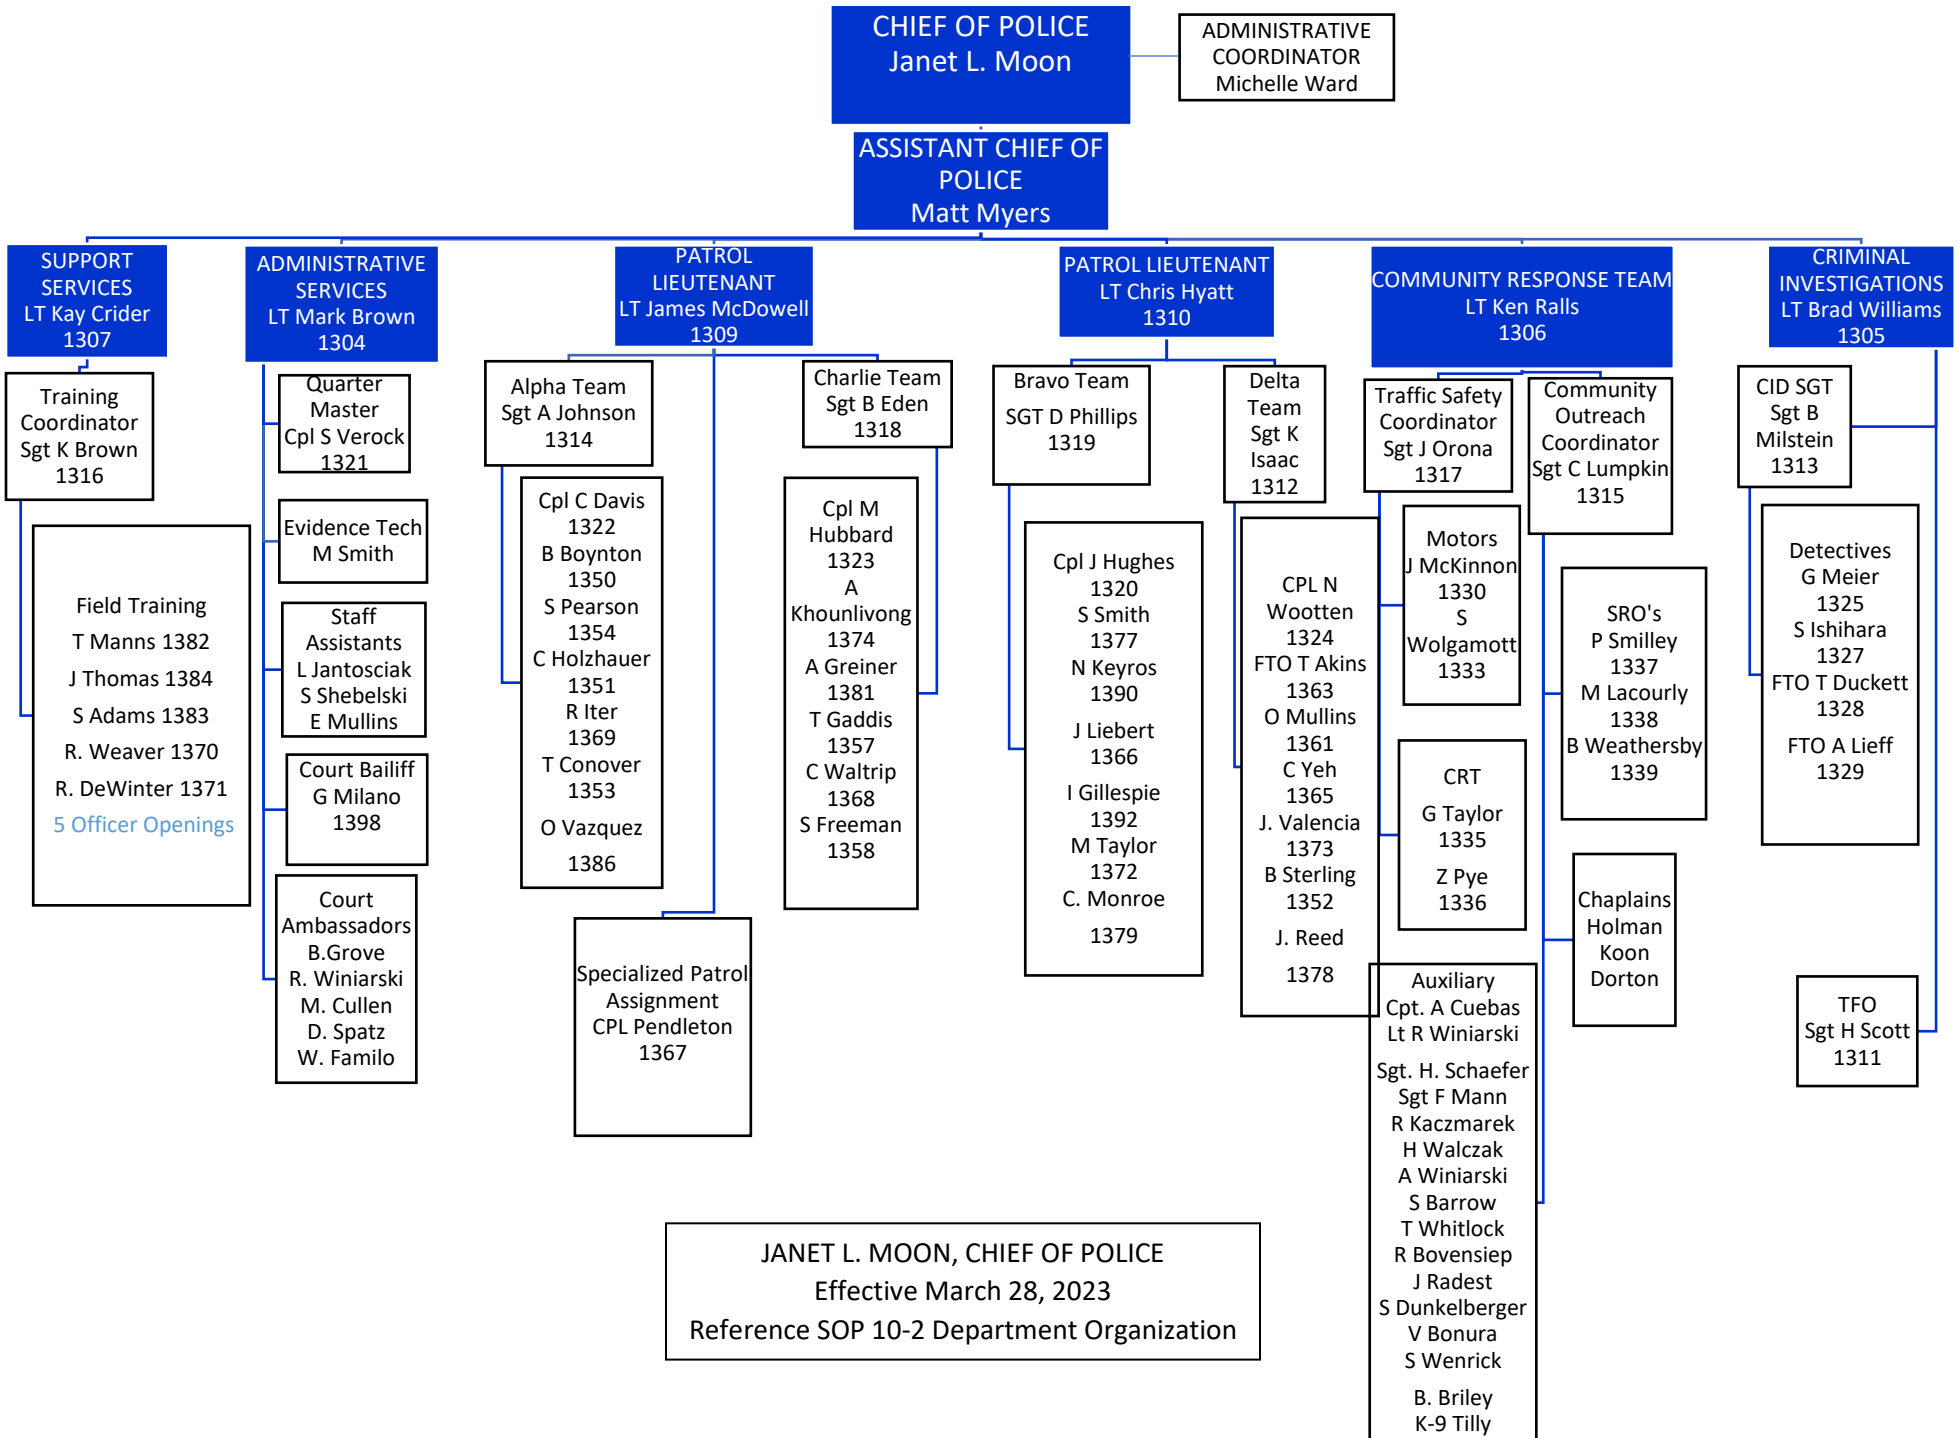

PEACHTREE CITY POLICE DEPARTMENT ORGANIZATIONAL CHART

JANET L. MOON, CHIEF OF POLICE
Effective March 28, 2023
Reference SOP 10-2 Department Organization